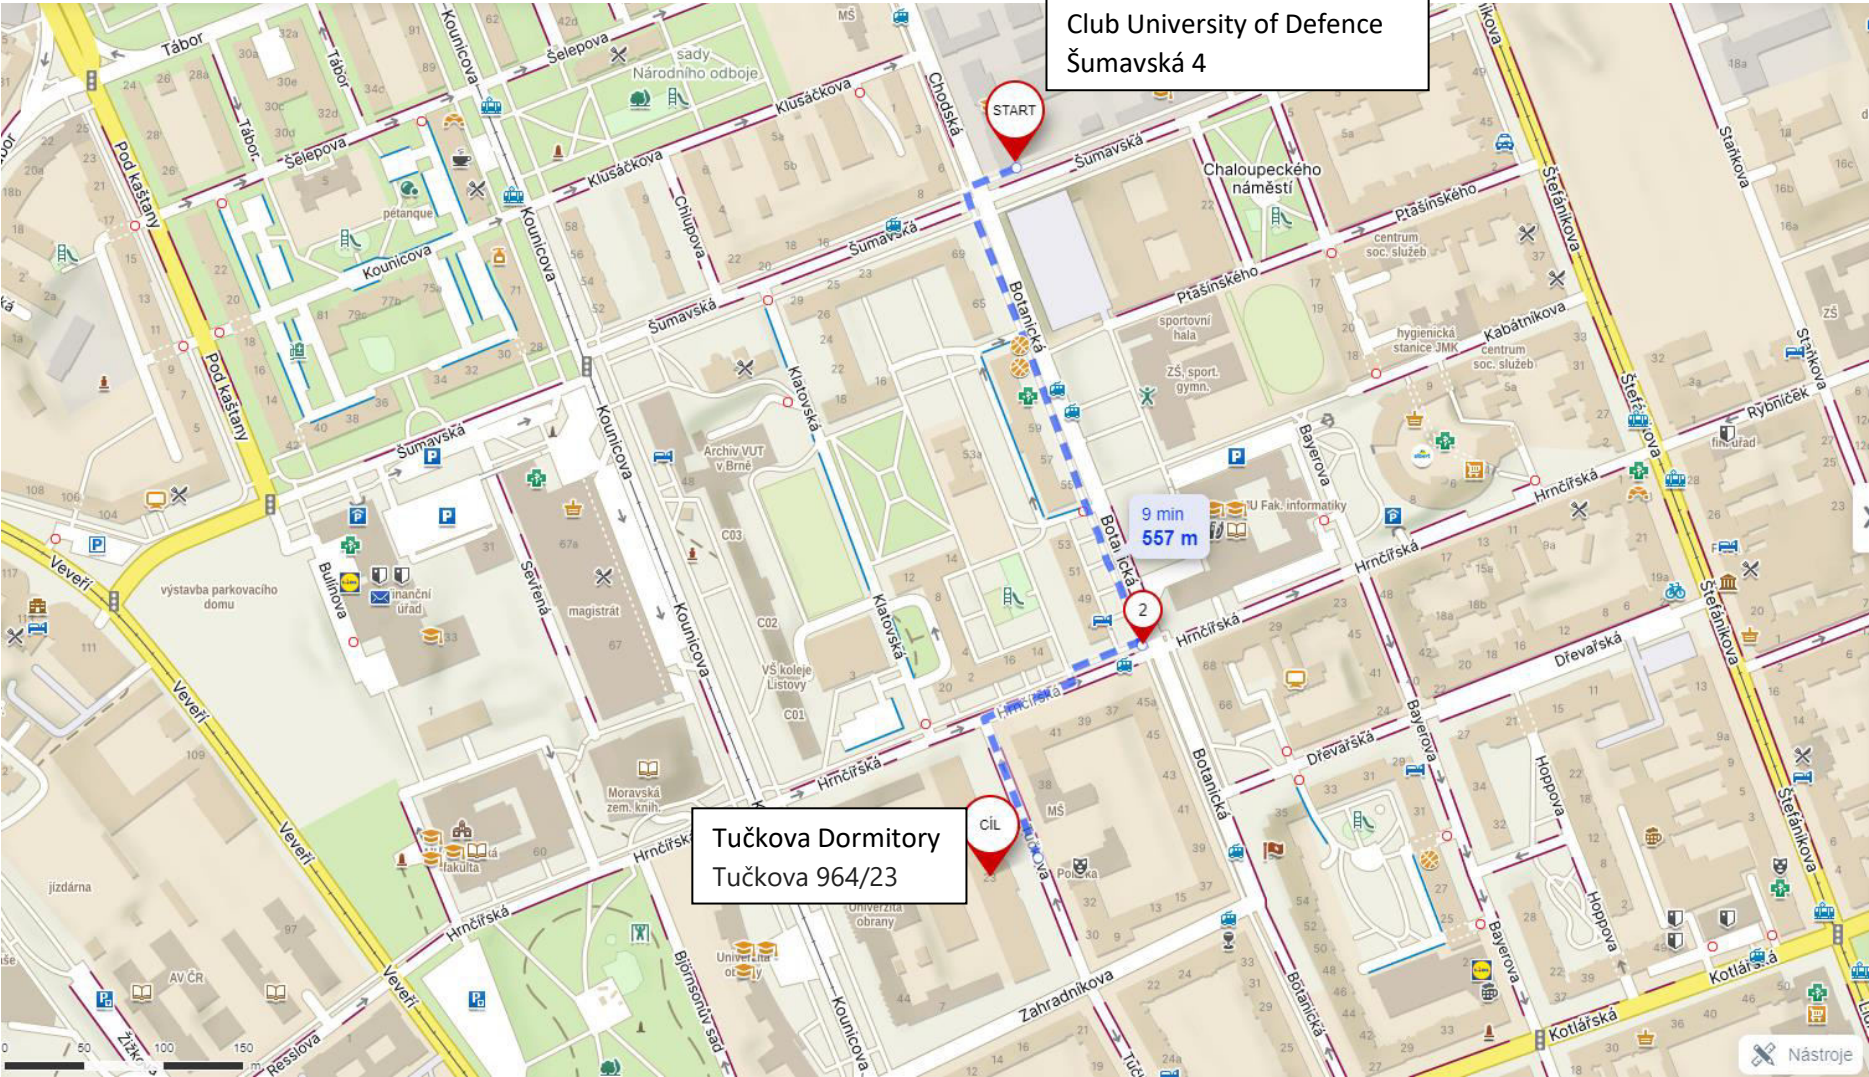

How to get from Tučkova Dormitory to Conference Venue

Conference Place
Club University of Defence
Šumavská 4

Tučkova Dormitory
Tučkova 964/23

CÍL

9 min
557 m

Nástroje

How to get to the Tučkova Dormitory (Tučkova 964/23, 602 00 Brno, 49.2080267N, 16.5969906E)

From railway main station

In front of the railway main station take tram line 10 or 12 towards Technologický park. Get off at the Nerudova stop. Then walk along the street Zahradníková and turn left on Tučkova street.

From Zvonařka bus station

Take tram line 12 towards Technologický park. Get off at the Nerudova stop. Then walk along the street Zahradníková and turn left on Tučkova street.

From Benešova bus station

Some express bus lines have their terminal at the bus station near Grand Hotel in Benešova Street, which is very close to the railway main station. Therefore, move to the tram stops in front of the railway main station take tram line 10 or 12 towards Technologický park. Get off at the Nerudova stop. Then walk along the street Zahradníková and turn left on Tučkova street.